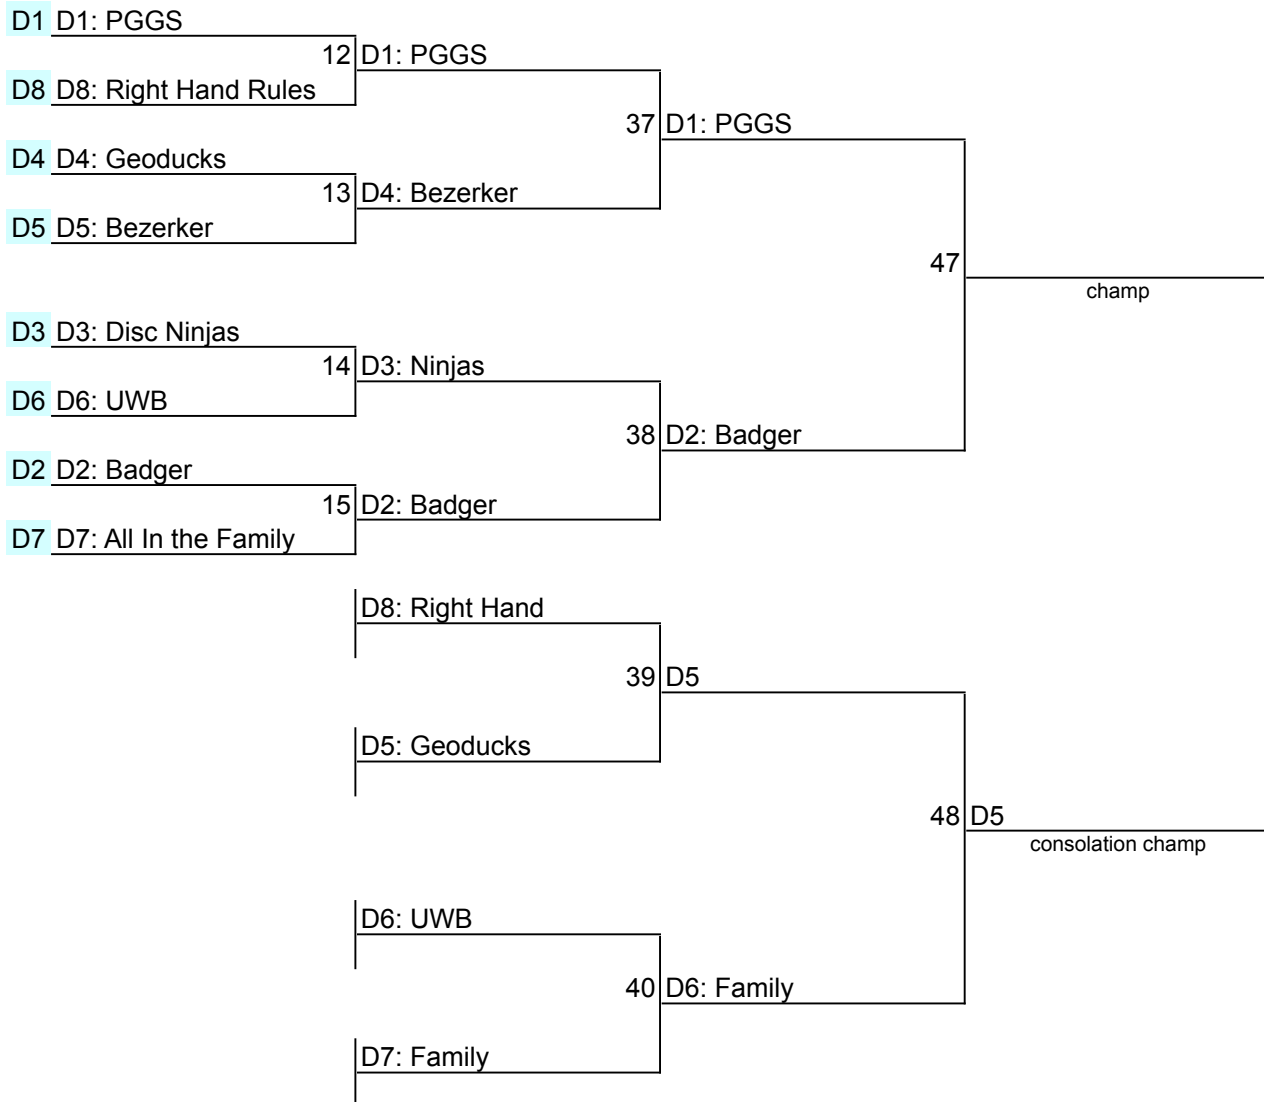

D pool

8 Team Bracket

Week 1 - Nov 1

Week 2 - Nov 8

Week 3 - Nov 15

SEE PAGE 2 for TIME/LOCATION of your GAMES

Field	Date	Start Time	End Time	Team 1	Team 2	Game Number
Marymoor Park 3A	11/1/08	16:30	18:30	D1	D8	12
Marymoor Park 3B	11/1/08	16:30	18:30	D4	D5	13
Shoreline Center B.1	11/1/08	17:30	19:30	D3	D6	14
Shoreline Center B.2	11/1/08	17:30	19:30	D2	D7	15
Marymoor Park 1A	11/8/08	16:30	18:30	D1	D4	37
Marymoor Park 1B	11/8/08	16:30	18:30	D3	D2	38
Marymoor Park 3A	11/8/08	16:30	18:30	D8	D5	39
Marymoor Park 3B	11/8/08	16:30	18:30	D6	D7	40
Marymoor Park 4B	11/15/08	14:00	16:00	D5	D6	48
Shoreline Center B.2	11/15/08	17:30	19:30	D1	D2	47

D1	Pan-Galactic Groove Squad
D2	Badger
D3	Disc Ninjas
D4	bride of bezerker
D5	?
D6	All in the family
D7	UWB Ultimate Summer
D8	?