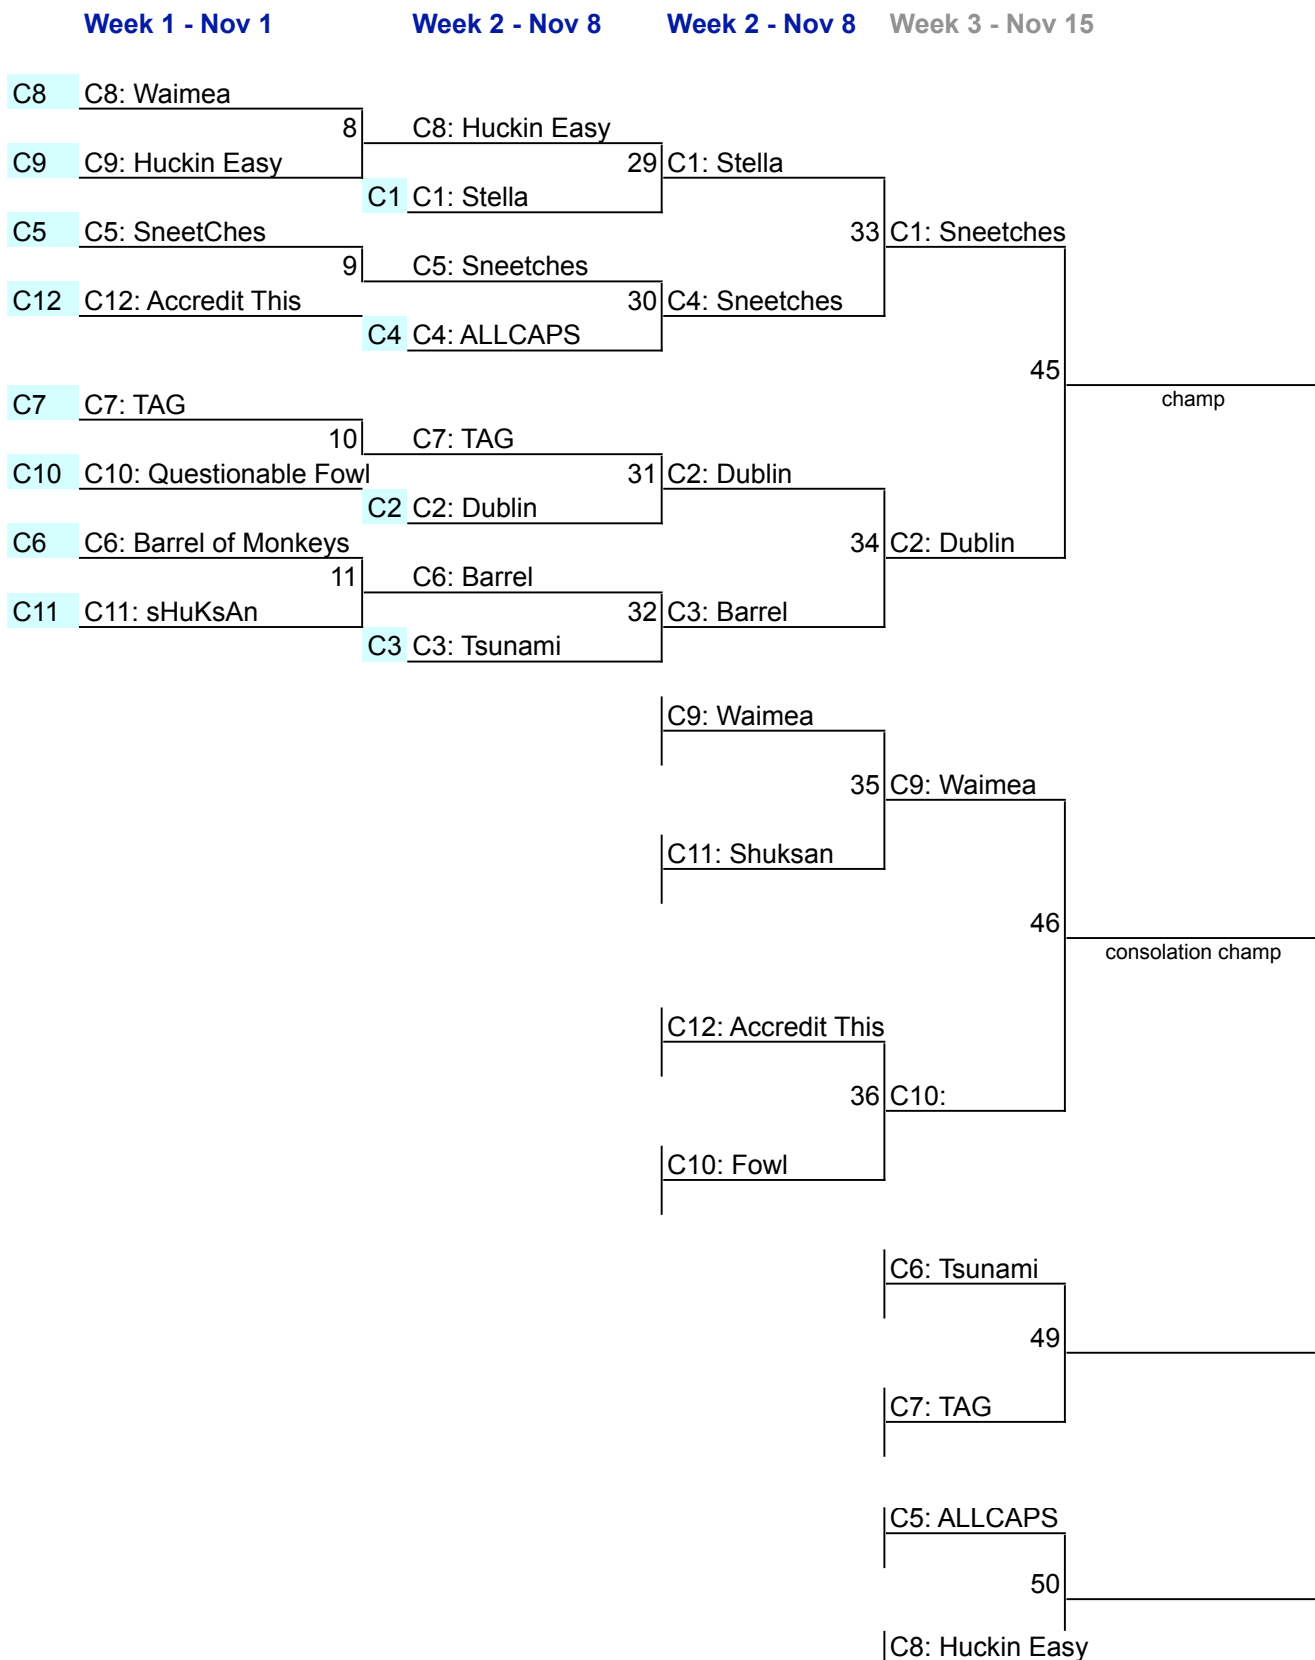

C POOL

12 Team Bracket

SEE PAGE 2 for TIME/LOCATION of your GAMES

Field	Date	Start Time	End Time	Team 1	Team 2	Game Number
Marymoor Park 4A	11/1/08	10:00	12:00	C6	C11	11
Marymoor Park 4B	11/1/08	10:00	12:00	C5	C12	9
Marymoor Park 4A	11/1/08	12:00	14:00	C8	C9	8
Shoreline Center A.2	11/1/08	17:30	19:30	C7	C10	10
Marymoor Park 4A	11/8/08	10:00	12:00	C8	C1	29
Marymoor Park 4B	11/8/08	10:00	12:00	C5	C4	30
Marymoor Park 4A	11/8/08	12:00	14:00	C1	C4	33
Marymoor Park 4B	11/8/08	12:00	14:00	C9	C11	35
Marymoor Park 4A	11/8/08	14:00	16:00	C2	C7	31
Marymoor Park 4B	11/8/08	14:00	16:00	C3	C6	32
Marymoor Park 4A	11/8/08	16:00	18:00	C2	C3	34
Marymoor Park 4B	11/8/08	16:00	18:00	C12	C10	36
Marymoor Park 4A	11/15/08	12:00	14:00	C9	C10	46
Marymoor Park 4B	11/15/08	12:00	14:00	C6	C7	49
Marymoor Park 4A	11/15/08	14:00	16:00	C5	C8	50
Shoreline Center B.1	11/15/08	17:30	19:30	C1	C2	45

Final Seed

C1	Sneetches
C2	Dublin
C3	Barrel
C4	Stella
C5	ALLCAPS
C6	Tsunami
C7	TAG
C8	Huckin Easy
C9	Waimea
C10	?
C11	Shuksan
C12	?