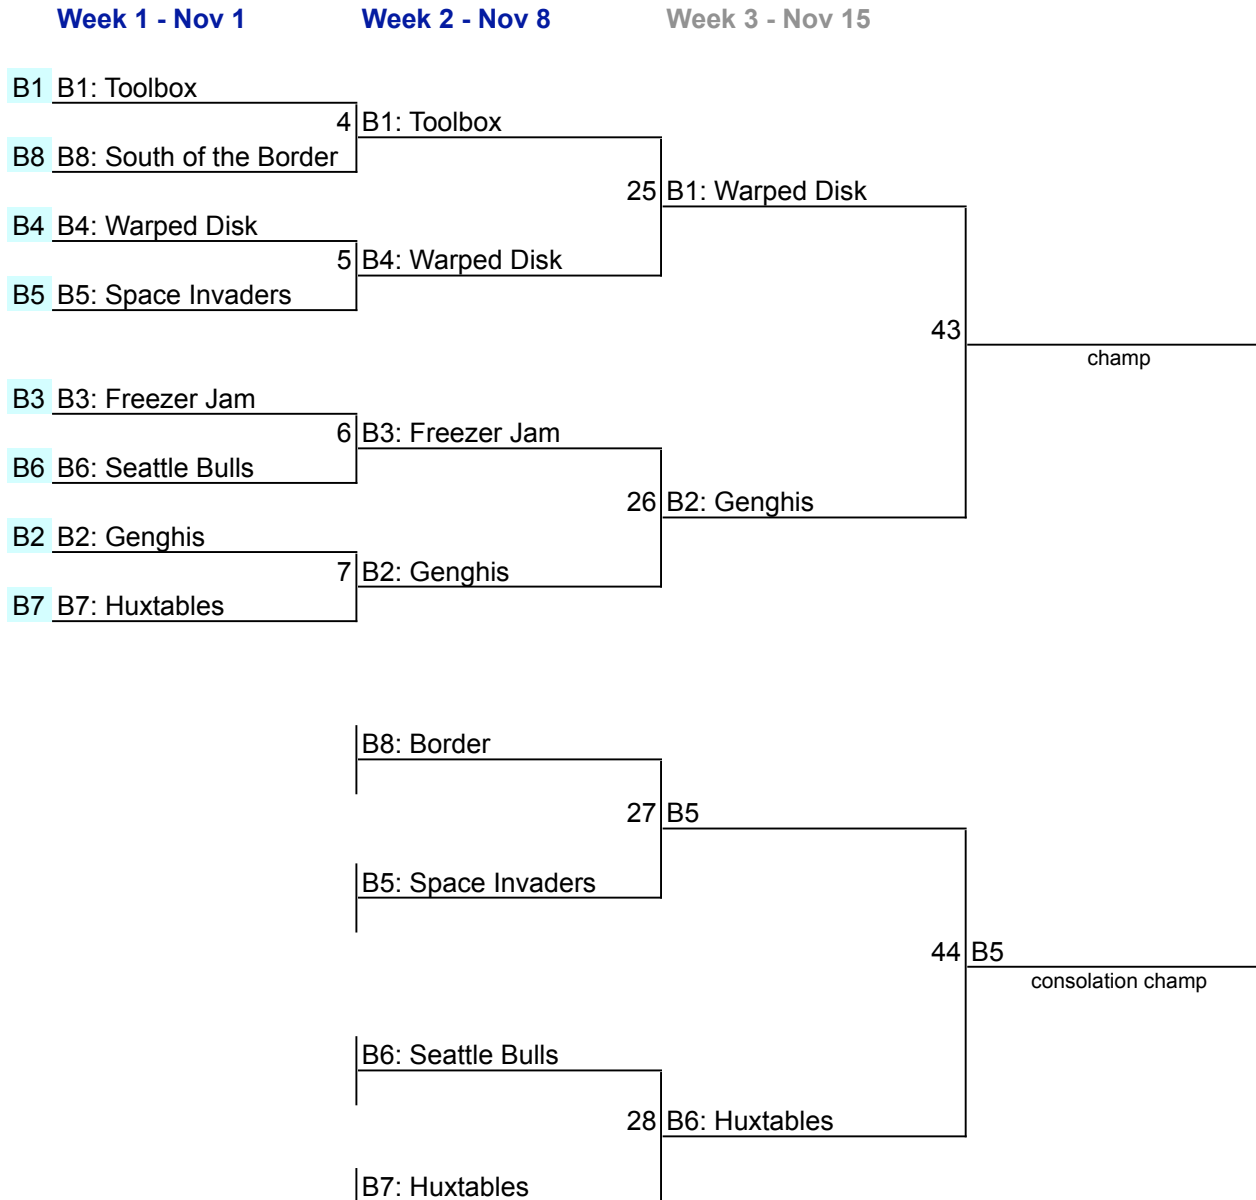

**B POOL**

8 Team Bracket

**SEE PAGE 2 for TIME/LOCATION of your GAMES**

<b>Field</b>	<b>Date</b>	<b>Start Time</b>	<b>End Time</b>	<b>Team 1</b>	<b>Team 2</b>	<b>Game Number</b>
Marymoor Park 4B	11/1/08	12:00	14:00	B4	B5	5
Shoreline Center A.2	11/1/08	19:30	21:30	B1	B8	4
Shoreline Center B.1	11/1/08	19:30	21:30	B3	B6	6
Shoreline Center B.2	11/1/08	19:30	21:30	B2	B7	7
Shoreline Center A.1	11/8/08	19:30	21:30	B1	B4	25
Shoreline Center A.2	11/8/08	19:30	21:30	B3	B2	26
Shoreline Center B.1	11/8/08	19:30	21:30	B8	B5	27
Shoreline Center B.2	11/8/08	19:30	21:30	B6	B7	28
Marymoor Park 4B	11/15/08	10:00	12:00	B5	B6	44
Shoreline Center A.2	11/15/08	17:30	19:30	B1	B2	43

### **Final Seed**

B1	Warped Disk
B2	Genghis
B3	Freezer Jam
B4	Toolbox
B5	?
B6	Huxtables
B7	Seattle Bulls
B8	?