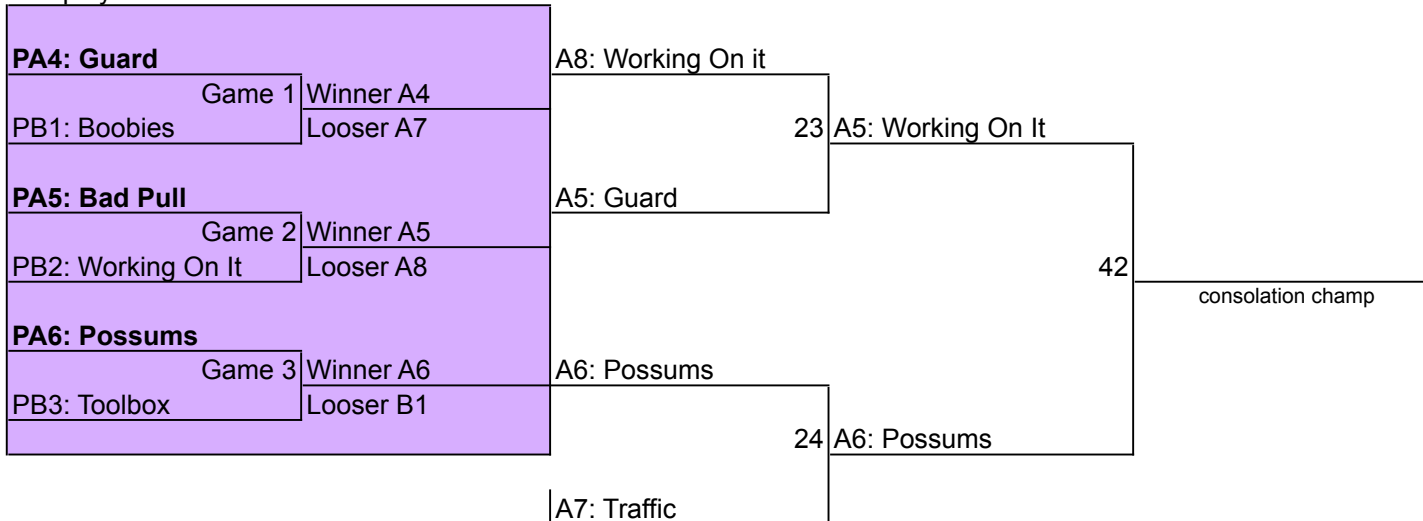

A POOL

8 Team Bracket

NOTE No Game 20

Week 1 - Nov 1

Week 1 - Nov 1

Week 2 - Nov 8

Week 3 - Nov 15

Pre-playoff

SEE PAGE 2 for TIME/LOCATION of your GAMES

Field	Date	Start Time	End Time	Team 1	Team 2	Game Number
Marymoor Park 4A	11/1/08	14:00	16:00	PA4	PB1	1
Marymoor Park 4B	11/1/08	14:00	16:00	PA5	PB2	2
Marymoor Park 4A	11/1/08	16:00	18:00	A1	A8	16
Marymoor Park 4B	11/1/08	16:00	18:00	A4	A5	17
Marymoor Park 1A	11/1/08	16:30	18:30	A2	A7	19
Shoreline Center A.1	11/1/08	17:30	19:30	PA6	PB3	3
Shoreline Center A.1	11/1/08	19:30	21:30	A3	A6	18
Shoreline Center A.1	11/8/08	17:30	19:30	A1	A4	21
Shoreline Center A.2	11/8/08	17:30	19:30	A3	A2	22
Shoreline Center B.1	11/8/08	17:30	19:30	A8	A5	23
Shoreline Center B.2	11/8/08	17:30	19:30	A6	A7	24
Marymoor Park 4A	11/15/08	10:00	12:00	A5	A6	42
Shoreline Center A.1	11/15/08	17:30	19:30	A1	A2	41

Final Seed

A1	Bad Pull
A2	B.F Boobies
A3	Moonshine
A4	Vince
A5	Working On It
A6	Possums
A7	Traffic
A8	Guard