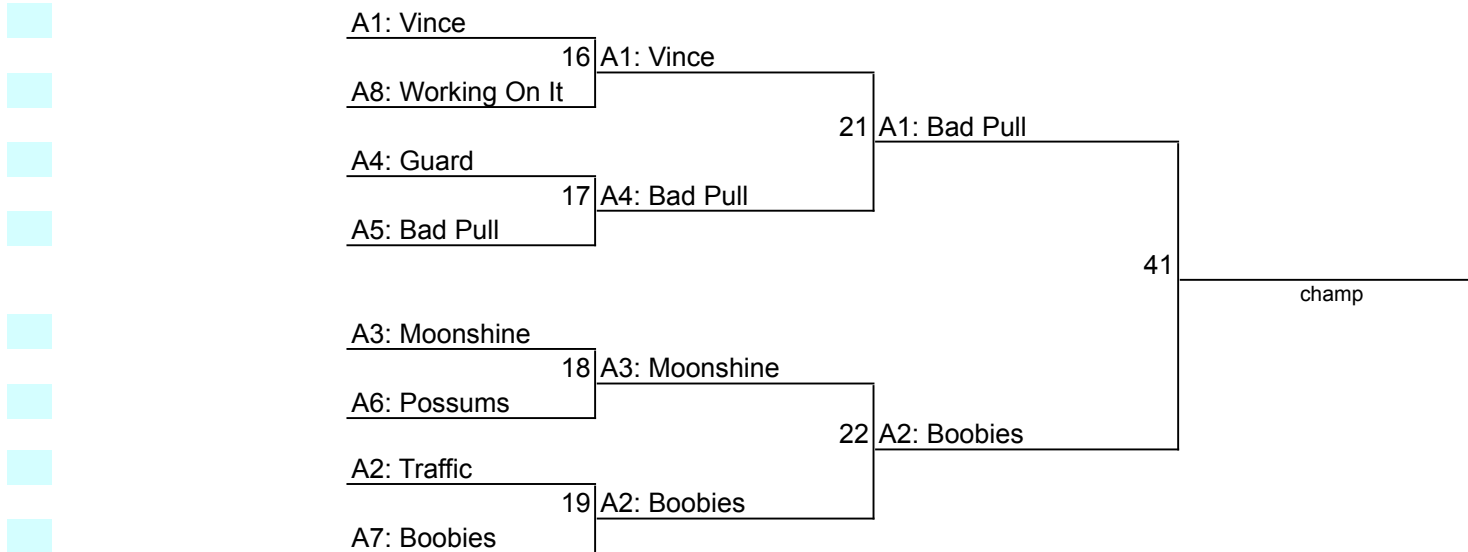

A POOL

8 Team Bracket

NOTE No Game 20

Week 1 - Nov 1

Week 1 - Nov 1

Week 2 - Nov 8

Week 3 - Nov 15

Pre-playoff

SEE PAGE 2 for TIME/LOCATION of your GAMES

Field	Date	Start Time	End Time	Team 1	Team 2	Game Number
Marymoor Park 4A	11/1/08	14:00	16:00	PA4	PB1	1
Marymoor Park 4B	11/1/08	14:00	16:00	PA5	PB2	2
Marymoor Park 4A	11/1/08	16:00	18:00	A1	A8	16
Marymoor Park 4B	11/1/08	16:00	18:00	A4	A5	17
Marymoor Park 1A	11/1/08	16:30	18:30	A2	A7	19
Shoreline Center A.1	11/1/08	17:30	19:30	PA6	PB3	3
Shoreline Center A.1	11/1/08	19:30	21:30	A3	A6	18
Shoreline Center A.1	11/8/08	17:30	19:30	A1	A4	21
Shoreline Center A.2	11/8/08	17:30	19:30	A3	A2	22
Shoreline Center B.1	11/8/08	17:30	19:30	A8	A5	23
Shoreline Center B.2	11/8/08	17:30	19:30	A6	A7	24
Marymoor Park 4A	11/15/08	10:00	12:00	A5	A6	42
Shoreline Center A.1	11/15/08	17:30	19:30	A1	A2	41

Final Seed

A1	Bad Pull
A2	B.F Boobies
A3	Moonshine
A4	Vince
A5	Working On It
A6	Possums
A7	Traffic
A8	Guard